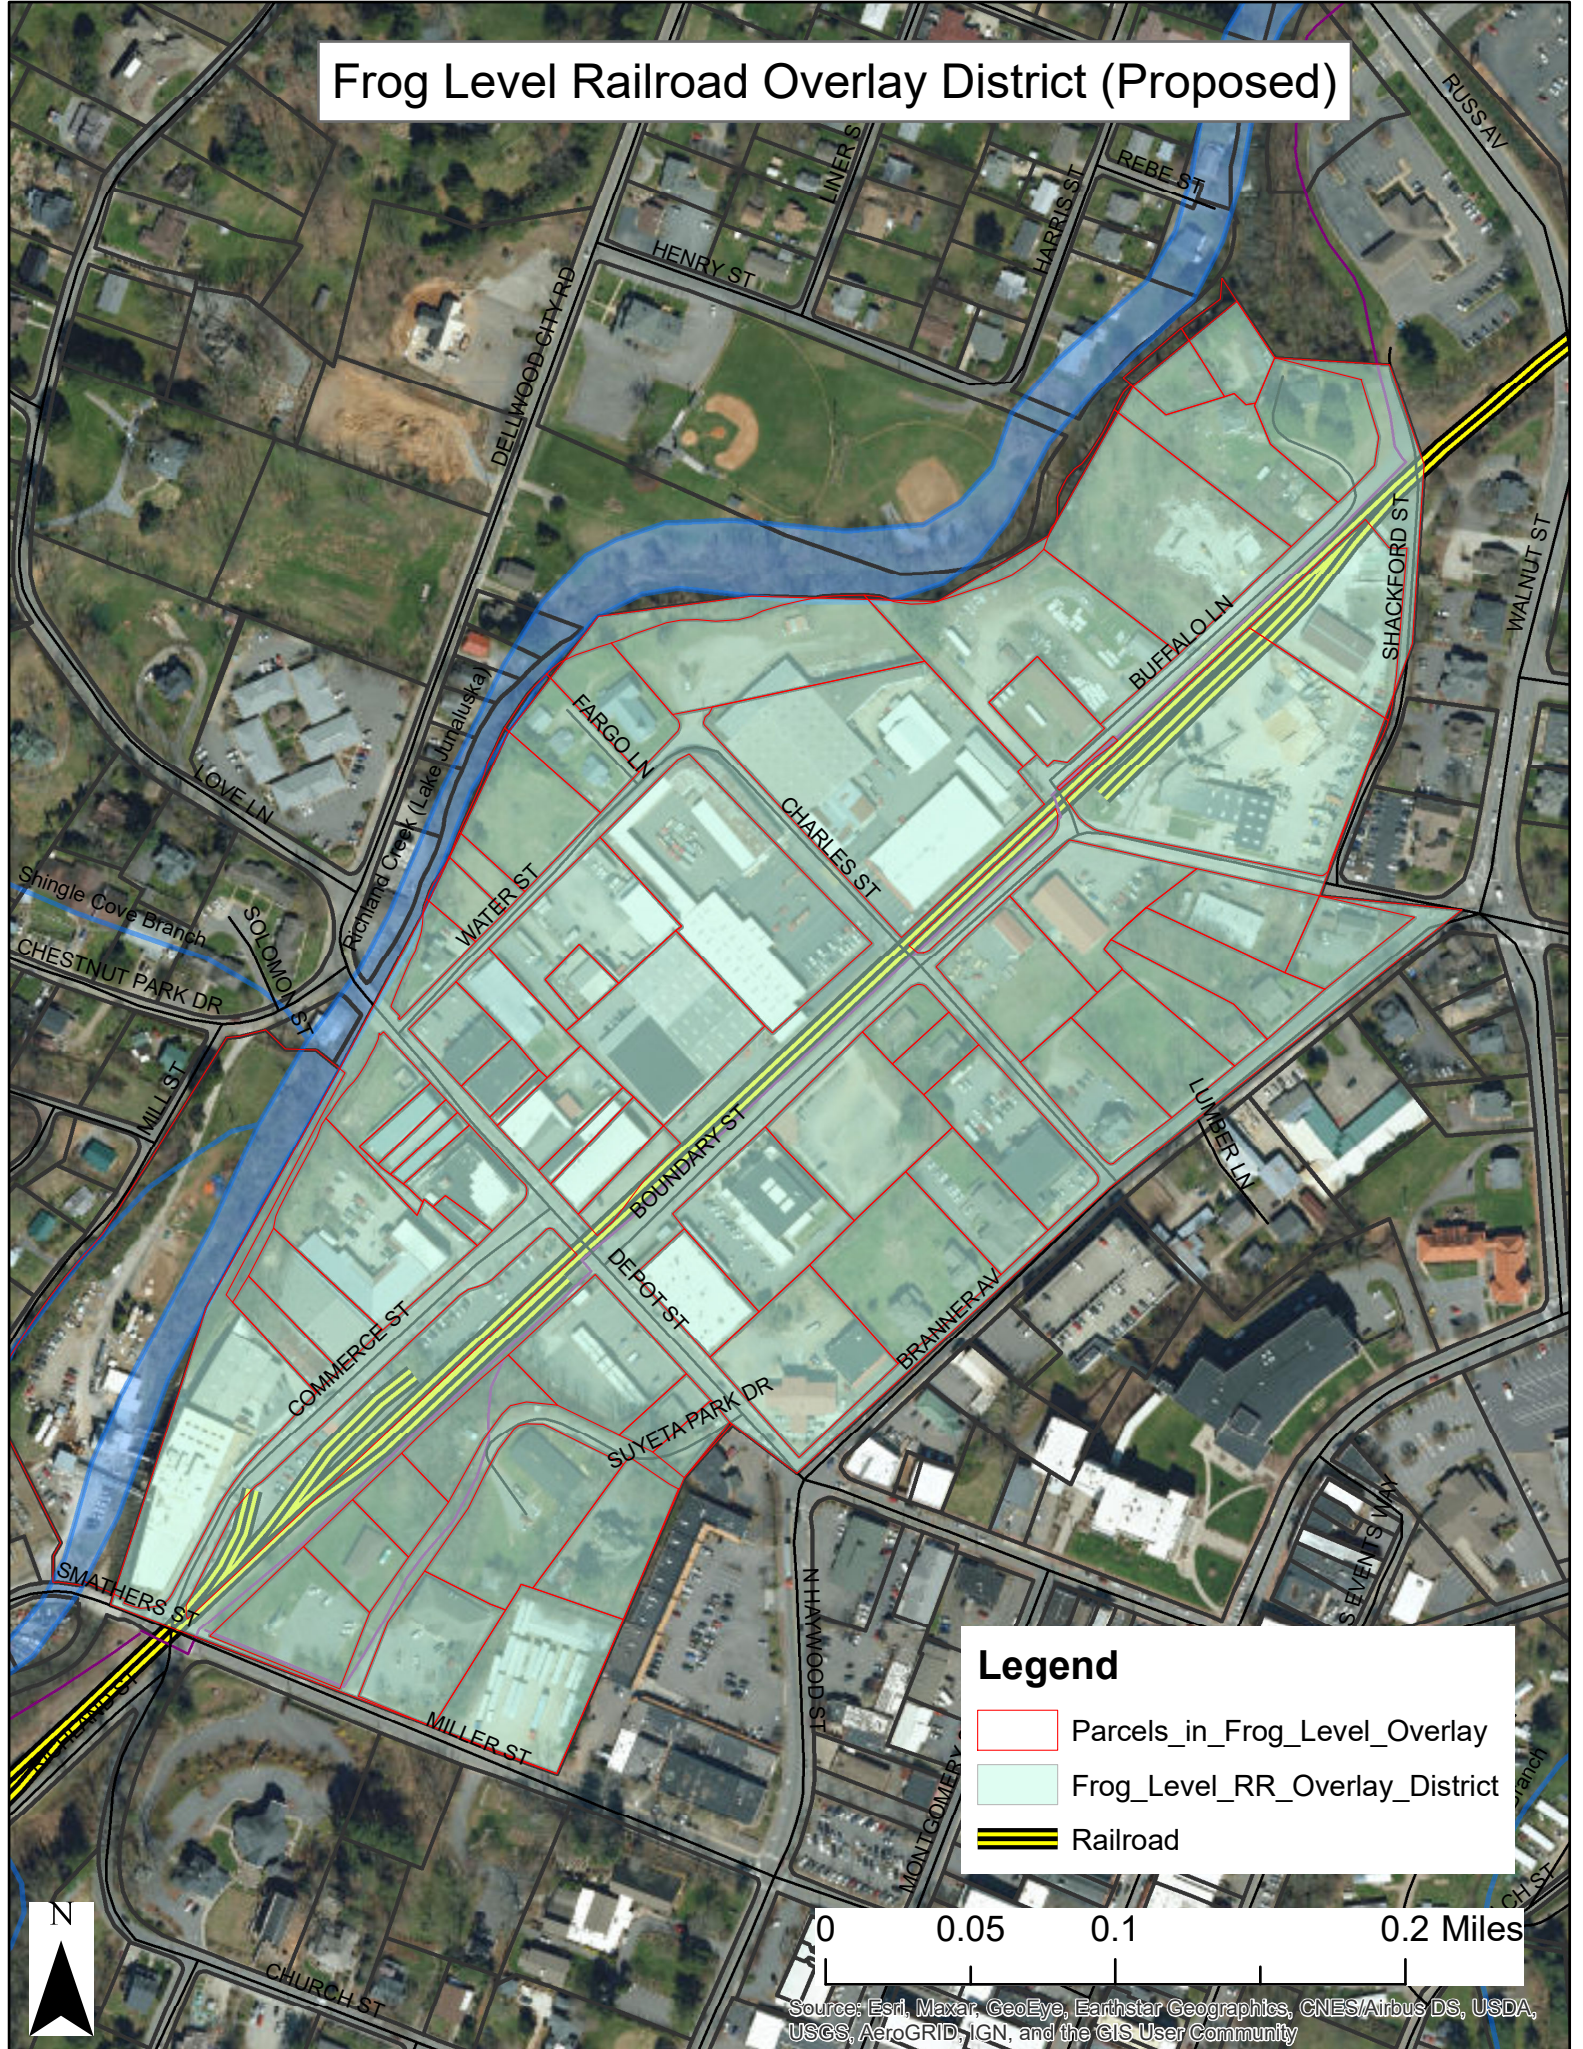

Frog Level Railroad Overlay District (Proposed)

Legend

- Parcels_in_Frog_Level_Overlay
- Frog_Level_RR_Overlay_District
- Railroad

Source: Esri, Maxar, GeoEye, Earthstar Geographics, CNES/Airbus DS, USDA, USGS, AeroGRID, IGN, and the GIS User Community

Hazelwood Railroad Overlay District (Proposed)

Legend

- Parcels_in_Hazelwood_RR_MXO
- Hazelwood_RR_MXO
- Railroad

0 0.05 0.1 0.2 Miles

Source: Esri, Maxar, GeoEye, Earthstar Geographics, CNES/Airbus DS, USDA, USGS, AeroGRID, IGN, and the GIS User Community