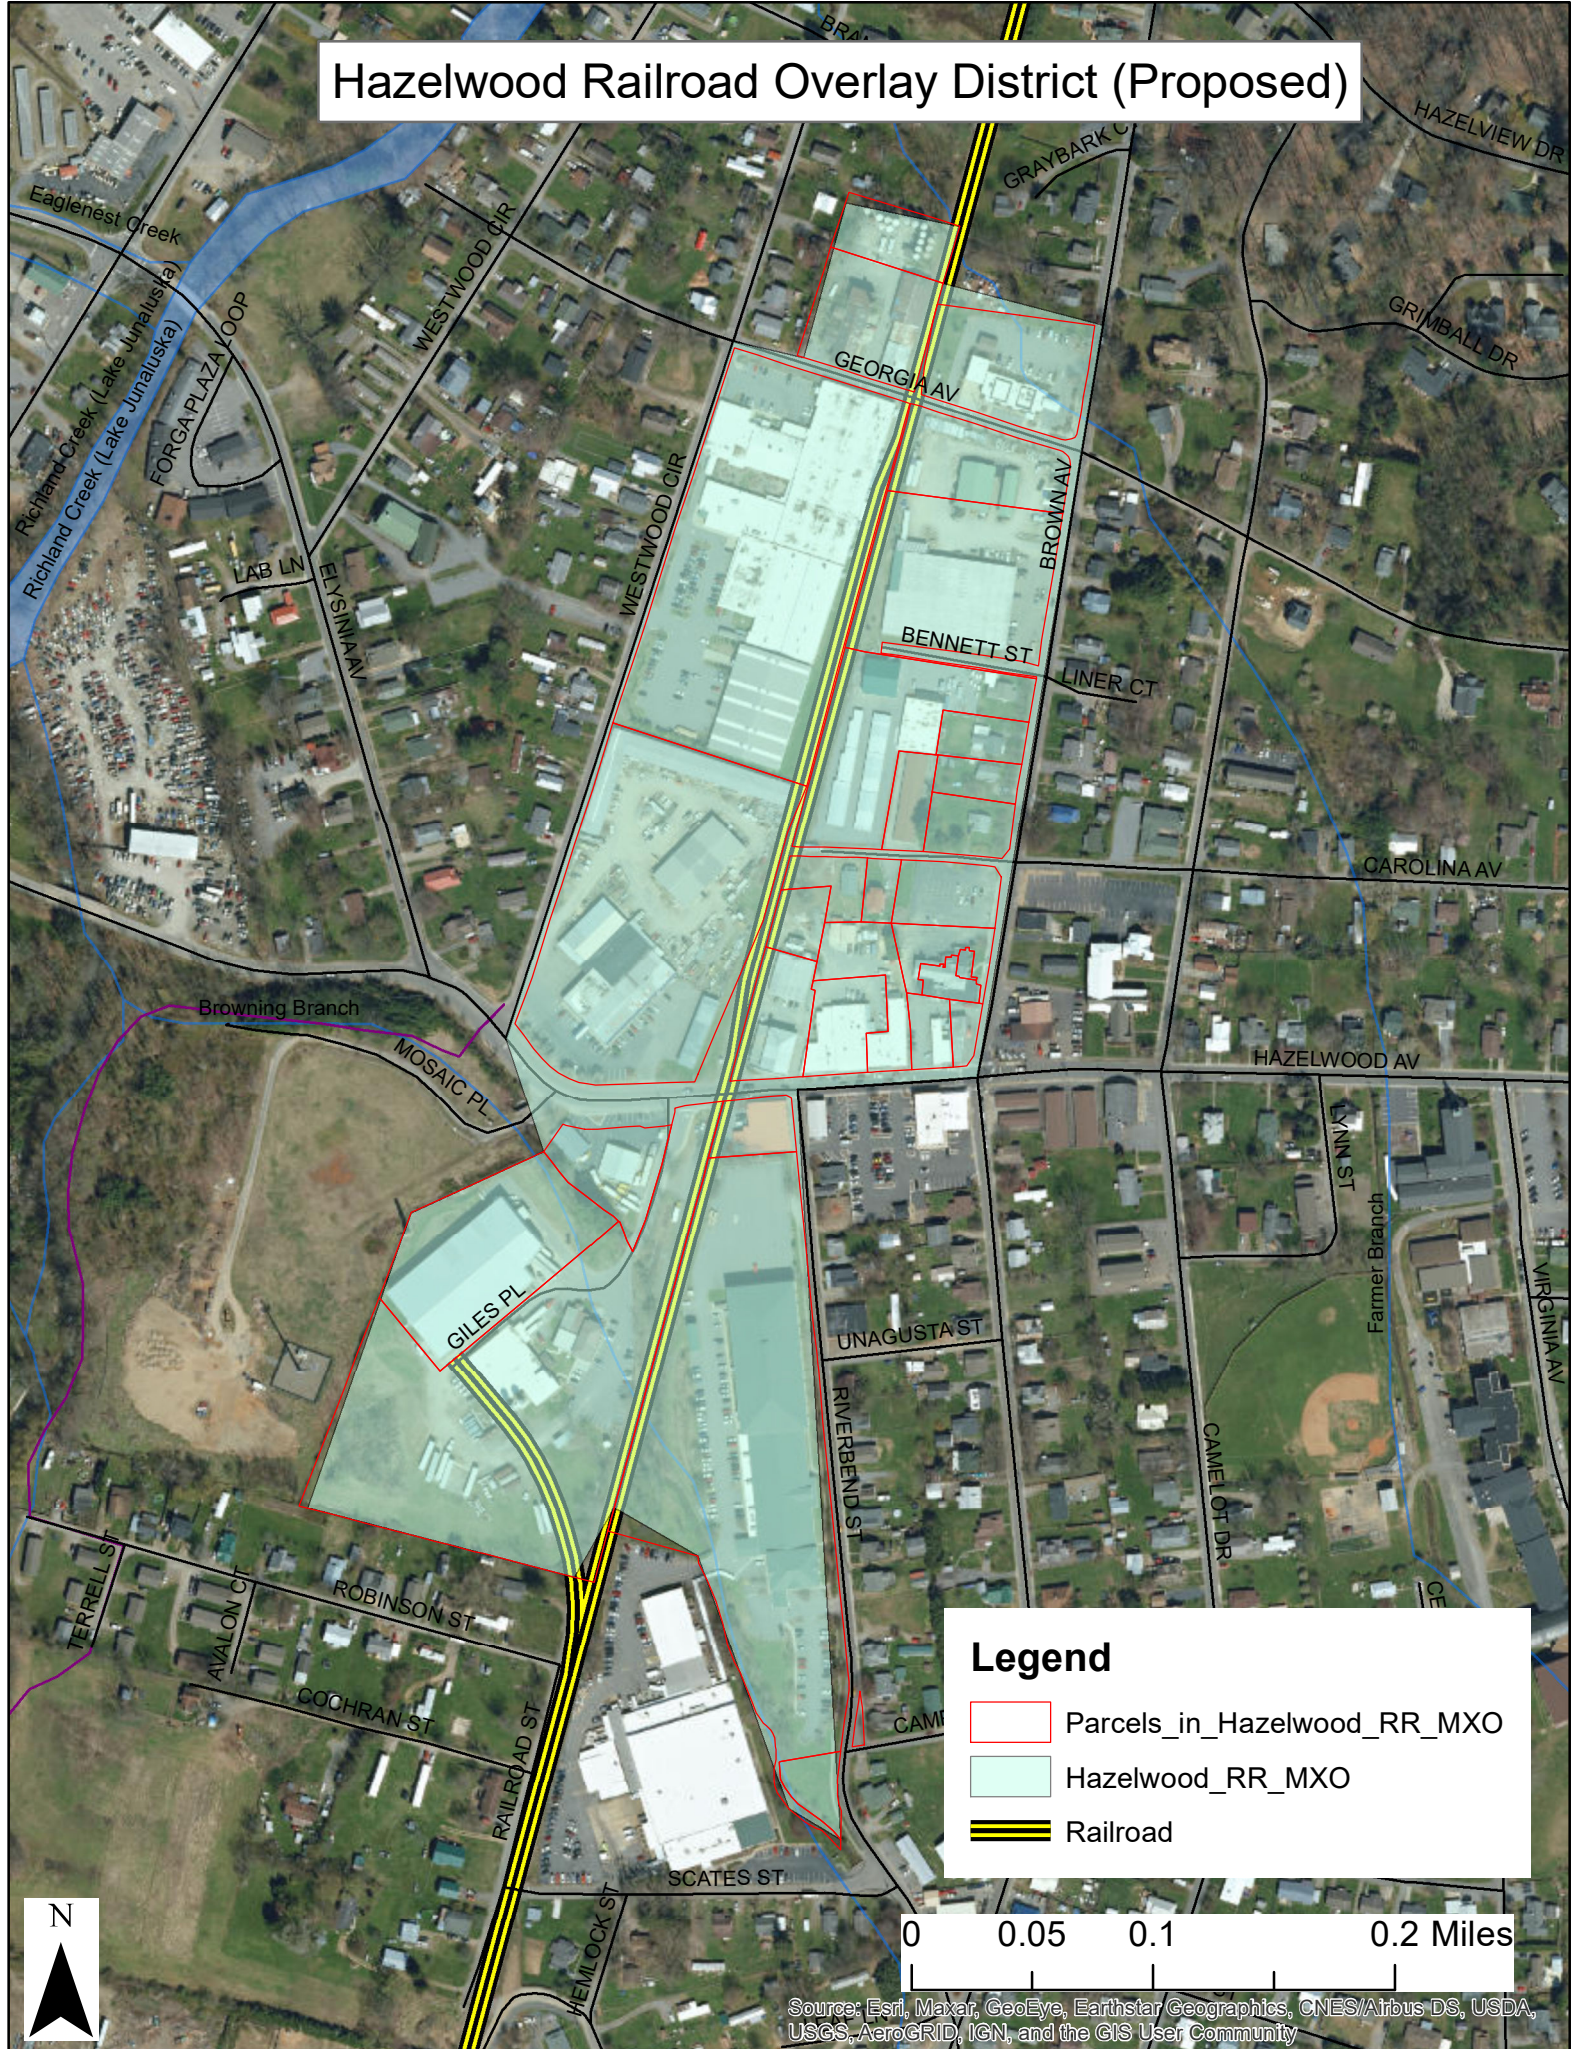

Frog Level Railroad Overlay District (Proposed)

Legend

- Parcels_in_Frog_Level_Overlay
- Frog_Level_RR_Overlay_District
- Railroad

Source: Esri, Maxar, GeoEye, Earthstar Geographics, CNES/Airbus DS, USDA, USGS, AeroGRID, IGN, and the GIS User Community

Hazelwood Railroad Overlay District (Proposed)

Legend

- Parcels_in_Hazelwood_RR_MXO
- Hazelwood_RR_MXO
- Railroad

0 0.05 0.1 0.2 Miles

Source: Esri, Maxar, GeoEye, Earthstar Geographics, CNES/Airbus DS, USDA, USGS, AeroGRID, IGN, and the GIS User Community